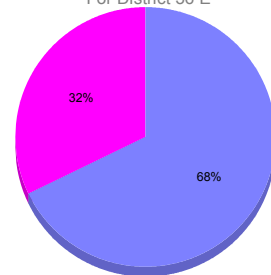

Gender Comparison 2010-2011

For District 36 E

Oct/Nov/Dec

■ Male   ■ Female