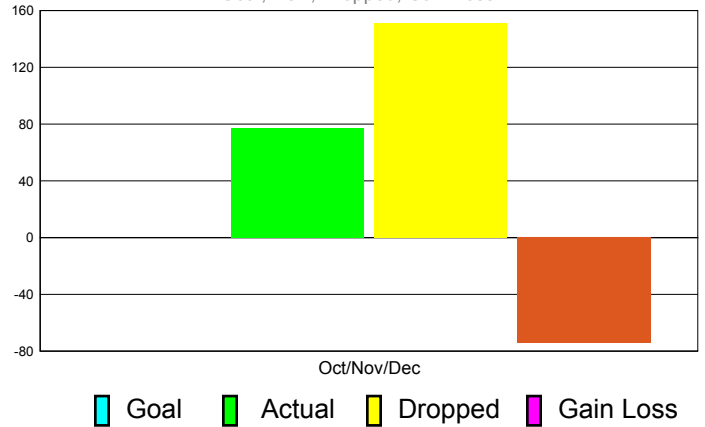

### YTD Status Quo Clubs 2010-2011

Status Quo Clubs Compared to Status Quo Members

## MEMBERSHIP

Membership Results  
2011-2012

Membership  
2010-2011

Month	Net Memb Goal	Actual New Memb	Actual Dropped Memb	Gain/Loss of Memb	Gain/ Loss of Memb
Oct/Nov/Dec	0	77	151	-74	-2
<b>Totals</b>	<b>0</b>	<b>77</b>	<b>151</b>	<b>-74</b>	<b>-2</b>

### Membership Results 2011-2012

Goal, New, Dropped, Gain/Loss